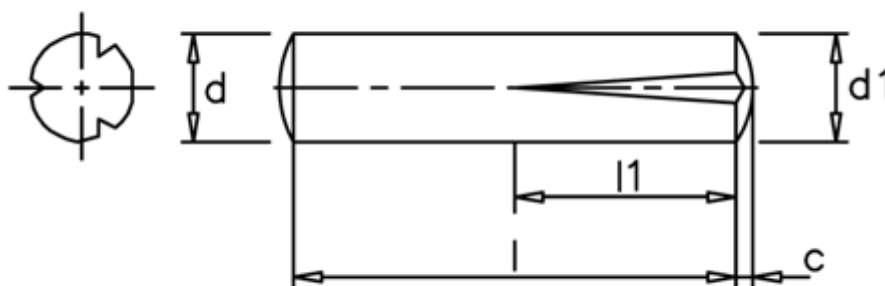

Article number: 08023104

Description: KLEE Slotted pin S2 3x6
Steel

Measures

c = 0,45

d = 3.0

d1 = 3.20

l1 = 1/2 l

Length = 6